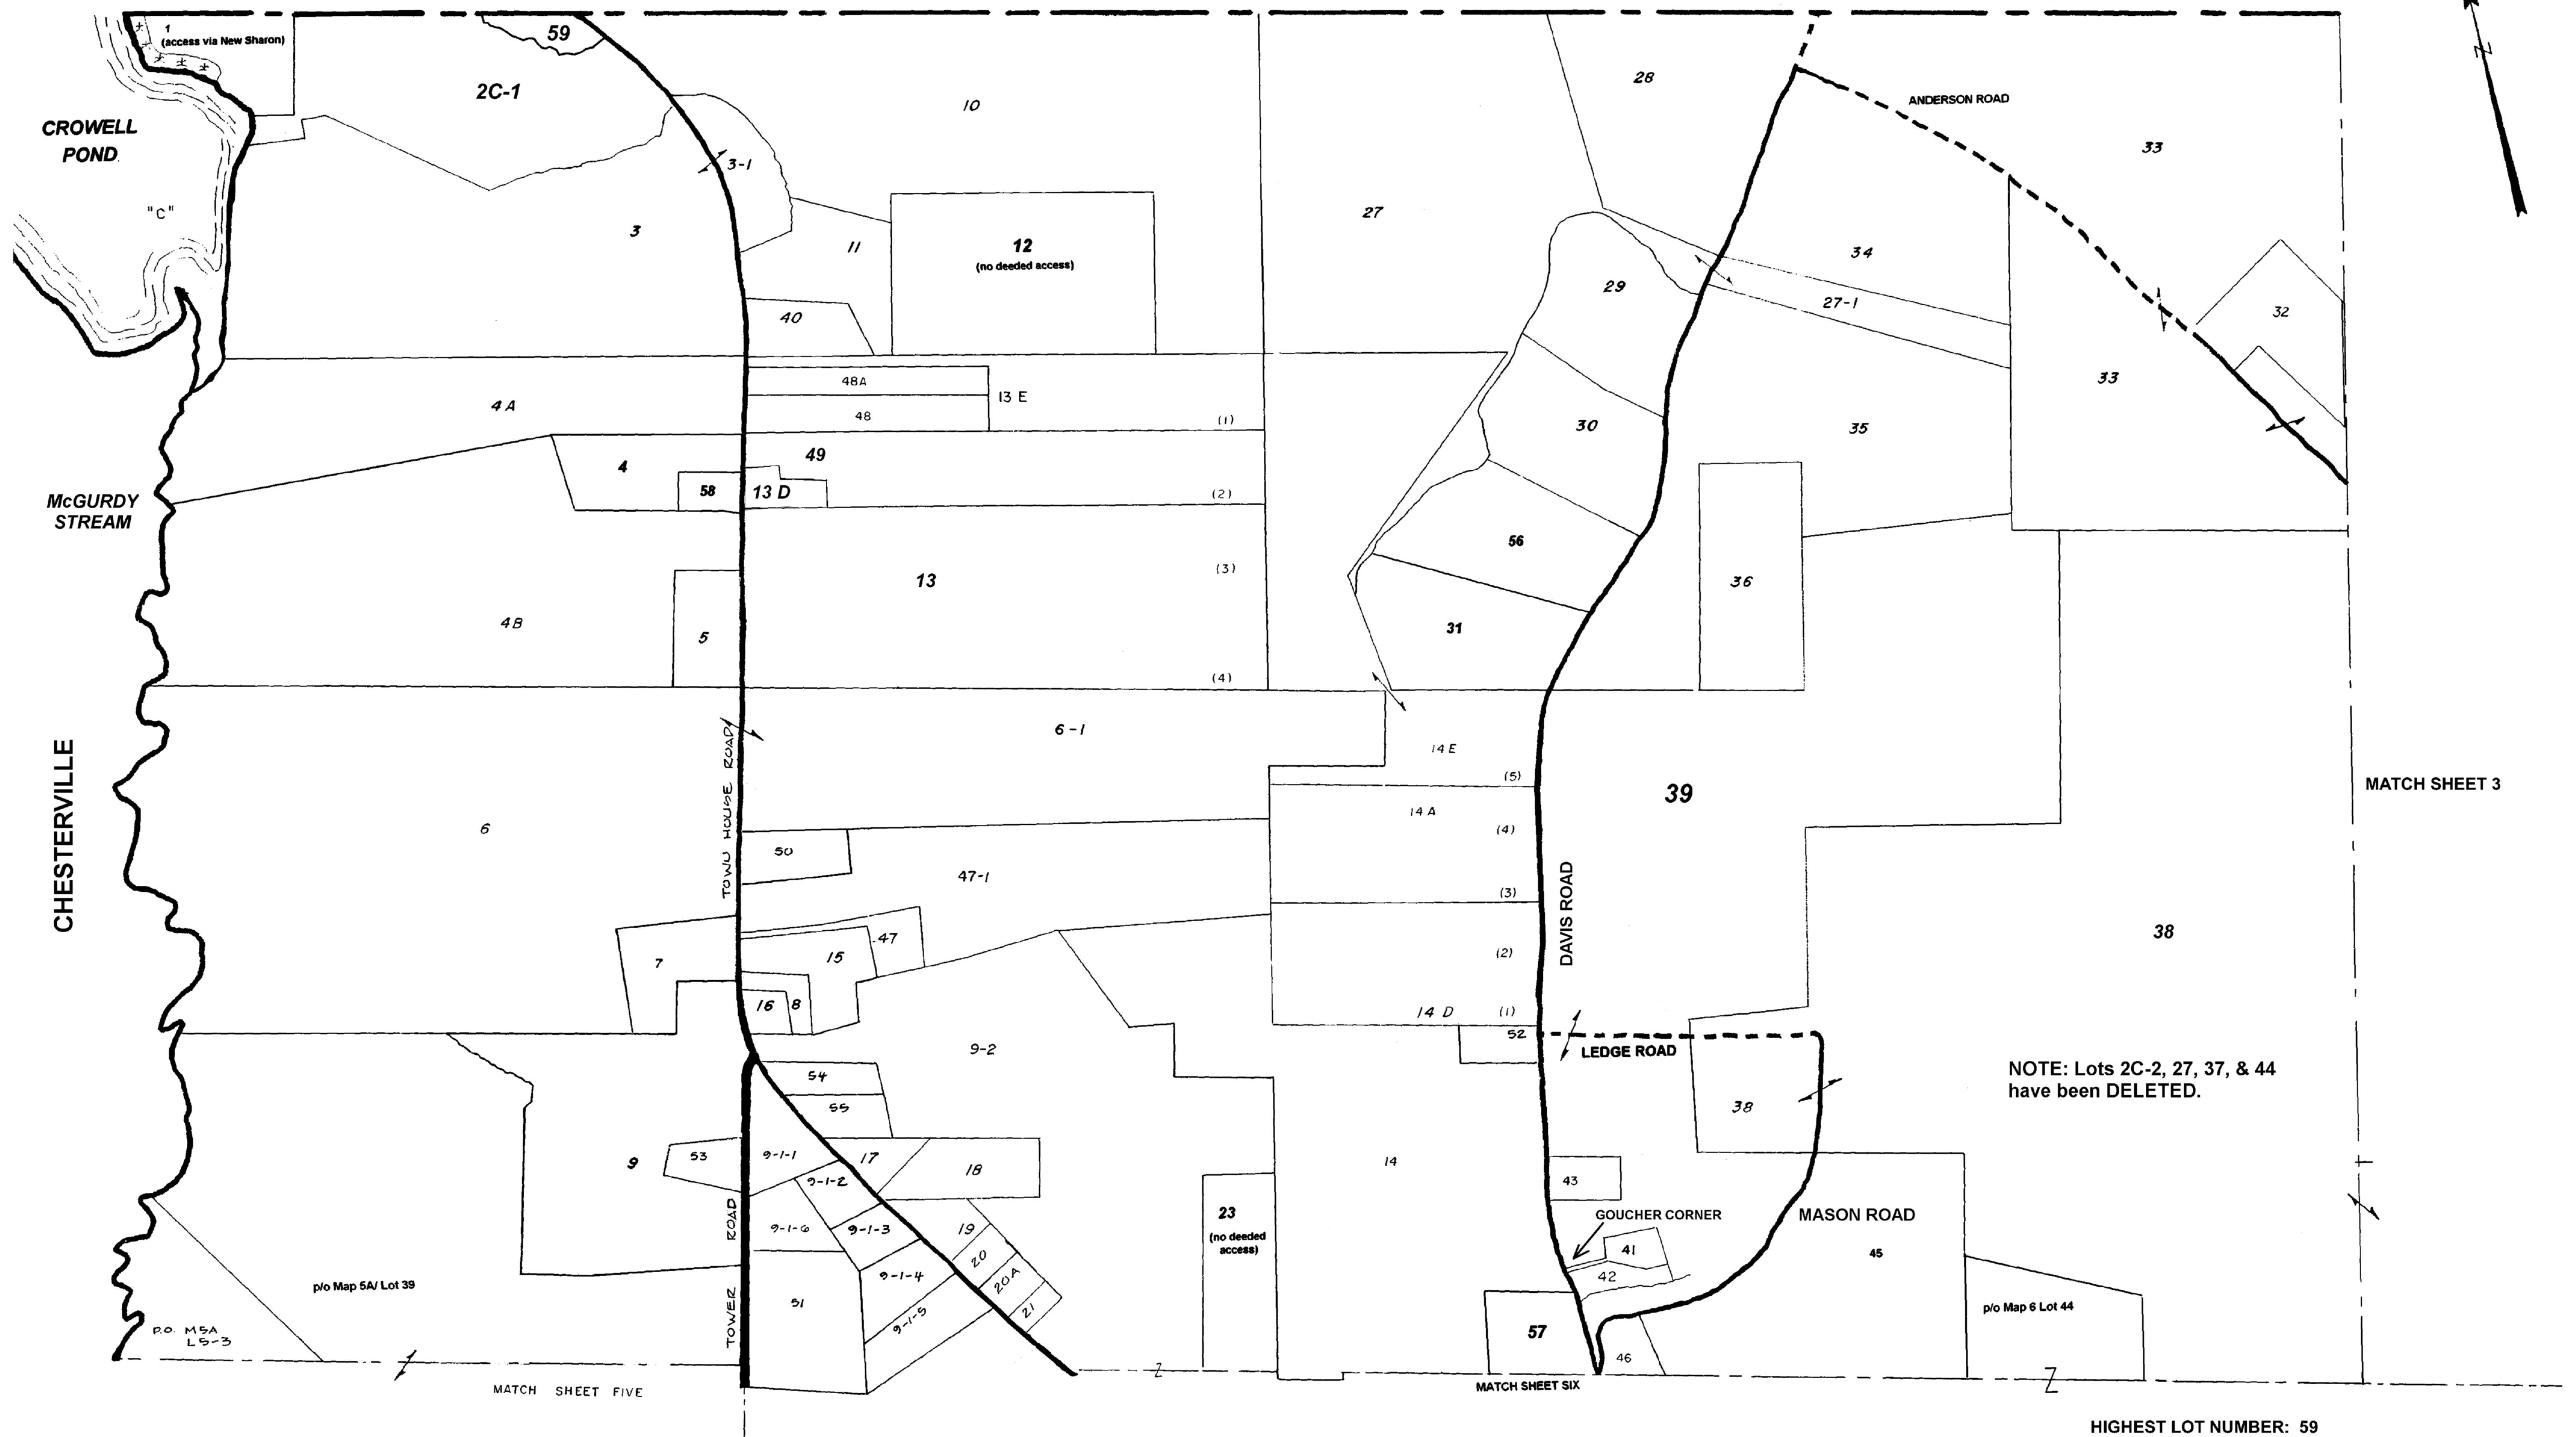

NOTE: These maps are intended for assessment purposes ONLY and are not suitable for ANY other use.

NEW SHARON

Original maps by J. Pongonis
 Updates 1994 - present by York Hill Surveying, Vienna, ME

TOWN OF VIENNA

TAX MAP NO. 2

APRIL 1, 2017